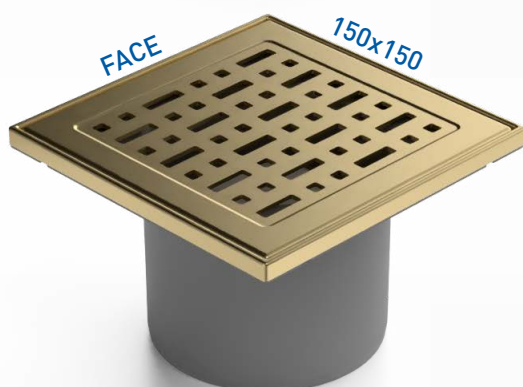

Made of stainless steel
DIN 1.4301

Black version includes
stainless steel grate coated
with thermoset paint

Load class K3 – 300 kg

Temperature resistance: up to 90° C
(NEPTUN float up to 70° C)

In compliance with EN 1253

Carton/pallet:
12/648 pcs
9/486 pcs variants C, C1, S, S1

Flow rate:
46 l/min (water seal)
30 l/min (NEPTUN float)

D110

4"

4" IN

D50/75

D50

2"