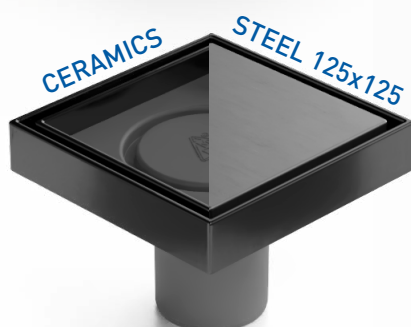

Made of stainless steel
DIN 1.4301

Black version includes
stainless steel grate coated
with thermoset paint

Load class K3 – 300 kg

Temperature resistance: up to 90° C
(NEPTUN float up to 70° C)

In compliance with EN 1253

Carton/pallet:
12/648 pcs
9/486 pcs variants C, C1, S, S1

Flow rate:
46 l/min (water seal)
30 l/min (NEPTUN float)

D110

4"

4" IN

D50/75

D50

2"