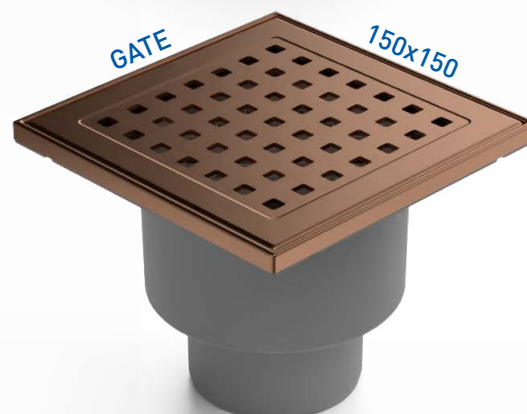

Made of stainless steel
DIN 1.4301

Black version includes
stainless steel grate coated
with thermoset paint

Load class K3 – 300 kg

Temperature resistance: up to 90° C
(NEPTUN float up to 70° C)

In compliance with EN 1253

Carton/pallet:
12/648 pcs
9/486 pcs variants C, C1, S, S1

Flow rate:
46 l/min (water seal)
30 l/min (NEPTUN float)

D110

4"

4" IN

D50/75

D50

2"