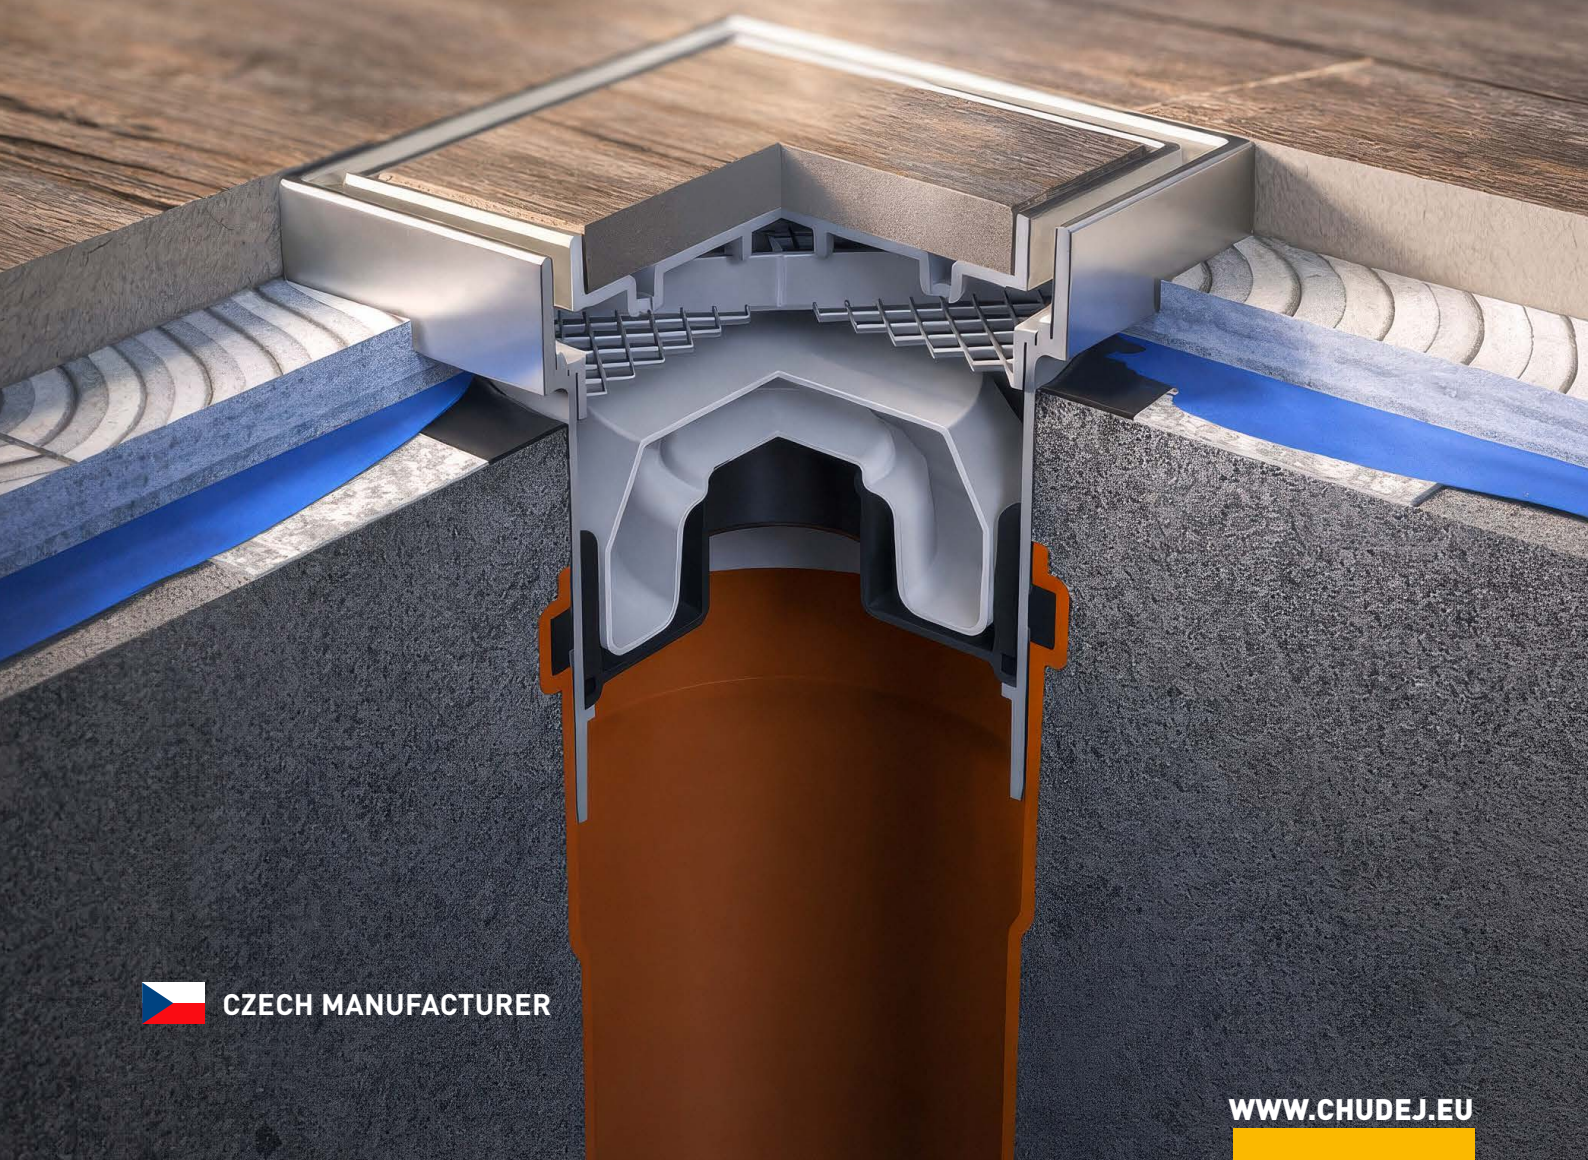

CHUDEJ[®]

DIRECT FLOOR DRAINS

CZECH MANUFACTURER

WWW.CHUDEJ.EU

Floor drains

bottom outlet with plastic/stainless steel frame

For indoor use

Made of PP, PS

Made of stainless steel
DIN 1.4301

Black version includes
stainless steel grate coated
with thermoset paint

Load class K3 – 300 kg

Temperature resistance: up to 90° C
(NEPTUN float up to 70° C)

In compliance with EN 1253