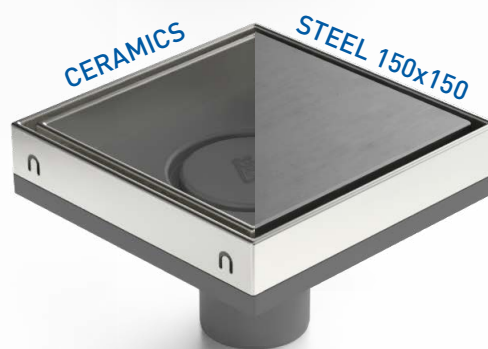

Made of stainless steel
DIN 1.4301

Black version includes
stainless steel grate coated
with thermoset paint

Load class K3 – 300 kg

Temperature resistance: up to 90° C
(NEPTUN float up to 70° C)

In compliance with EN 1253

Carton/pallet:
12/648 pcs
9/486 pcs variants C, C1, S, S1

Flow rate:
46 l/min (water seal)
30 l/min (NEPTUN float)

D110

4"

4" IN

D50/75

D50

2"